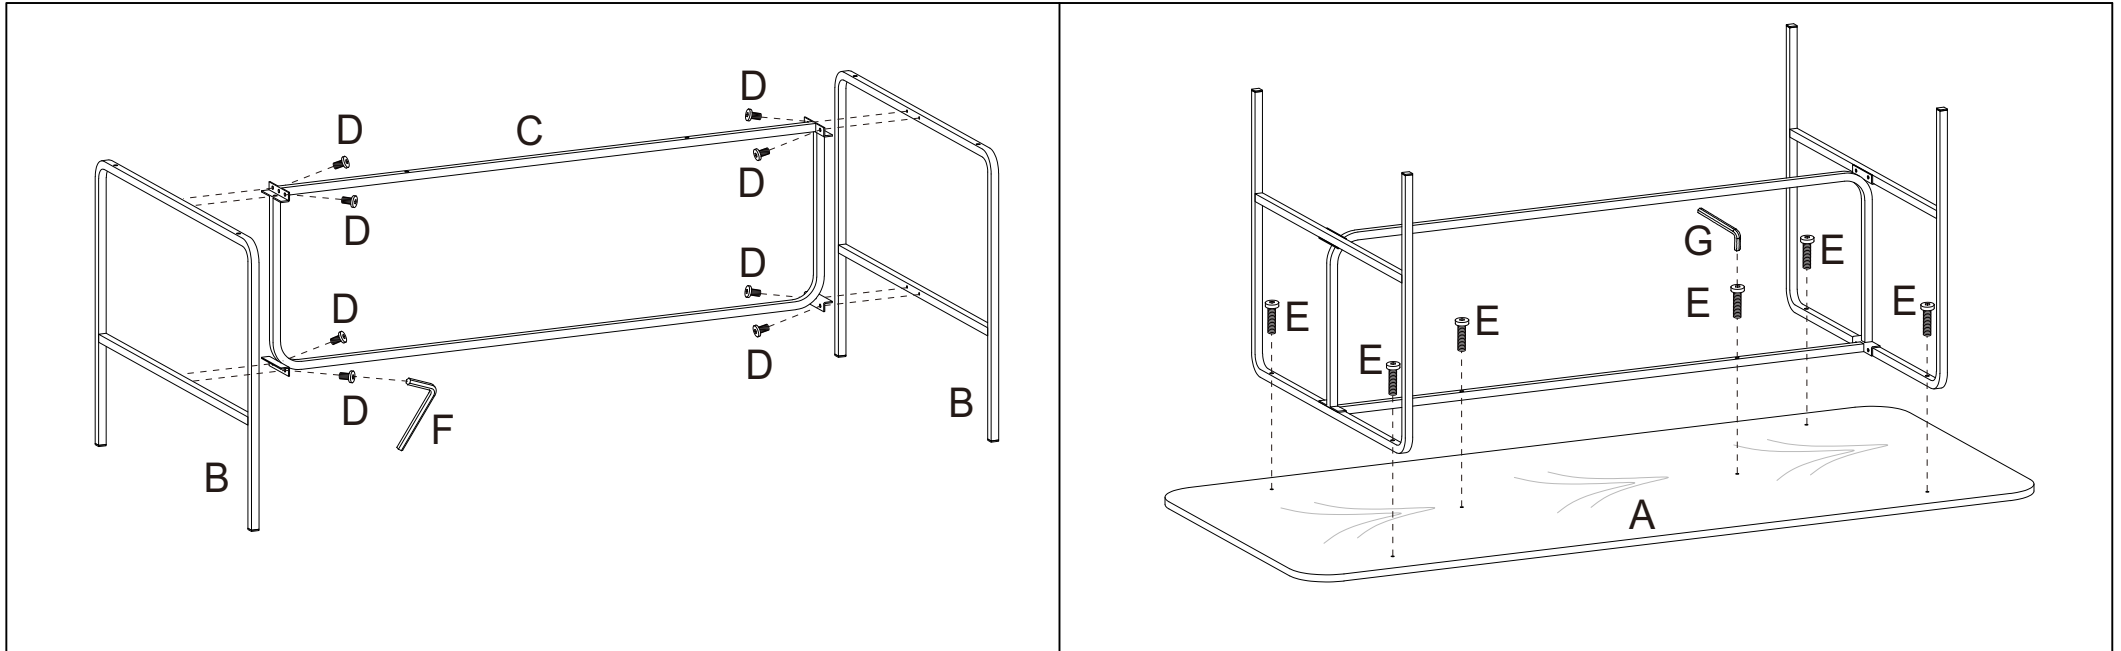

Art No	Description
88888-XXX	SP-Uno Dining Table -Screw Set
88888-XXX	SP- Uno Dining Table -Plastic Feet

VENTURE DESIGN

HOME & INTERIOR

15592-468/15592-488

A		1	
B		2	
C		1	
D		8	88888-XXX
E		6	88888-XXX
F		1	88888-XXX
G		1	88888-XXX