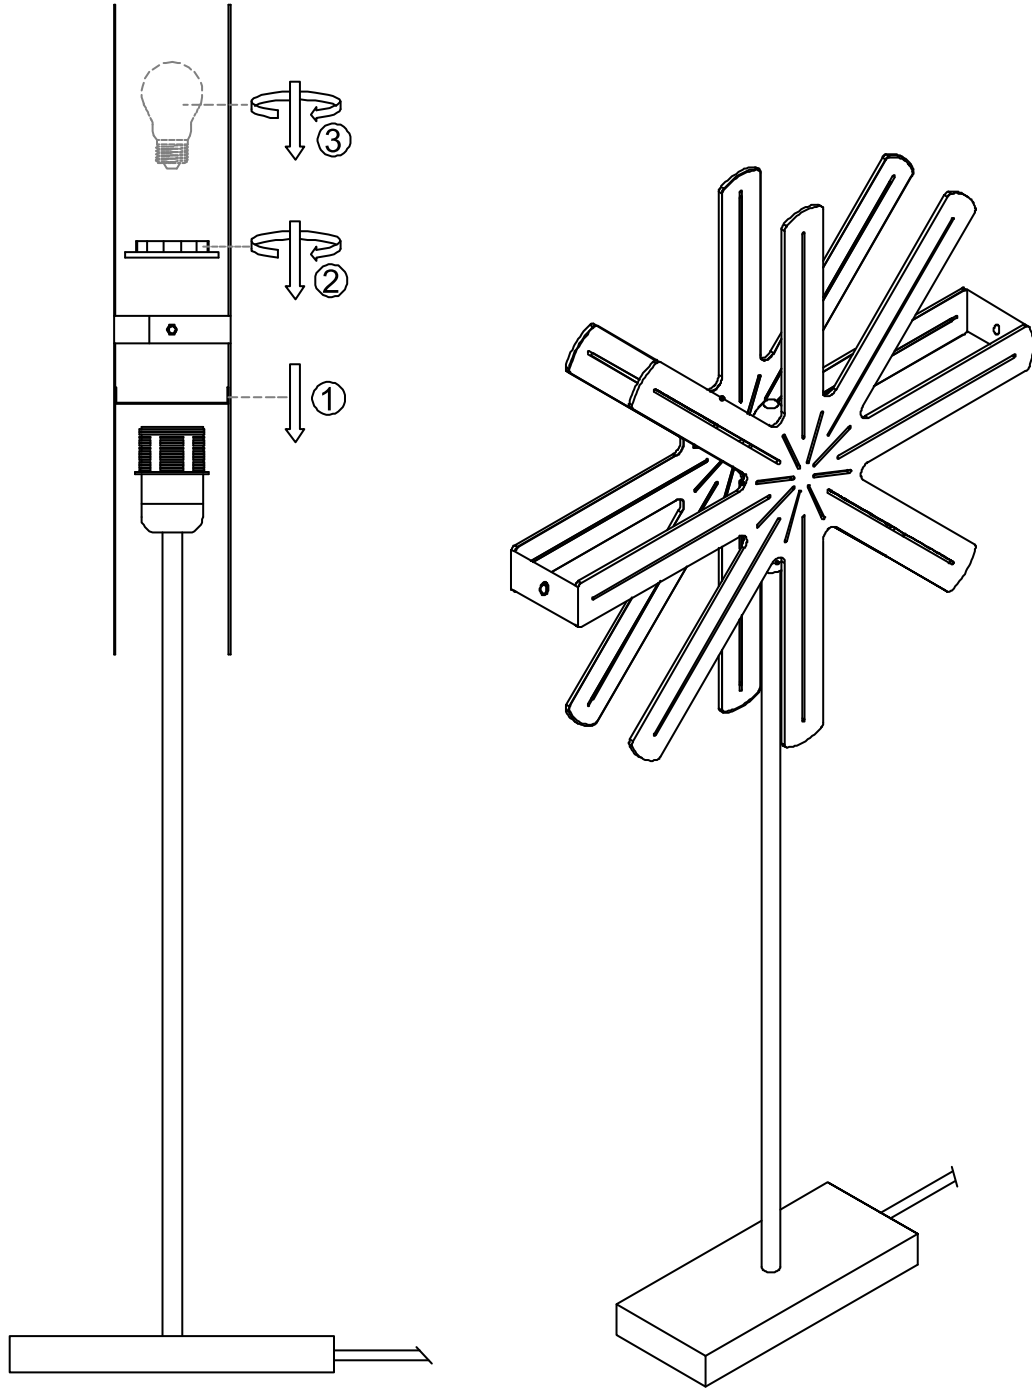

Assembly Instruction

MONTERINGSANVISNING | MONTAGEANLEITUNGEN

ProductNumber: 20051

Description: Säfsen Floor Lamp 40cm

@Venturehomese
@Venture.Design

Do not tighten screws until all screws
have been assembled !

**Venture
home**

ENG

Caution

- This product is made for indoor use only
- As the temperature of the lamp body and bulb is high after the light is turned on, do not let children touch the lamp. Electrical components and bulbs are only to be handled by adults.
- Clean the product with a soft cloth. Do not use water! The Product should not come in touch with fluids, gas, humidity or casutic materials.
- Do not cover the luminaire with any objects.
- Only rated voltage and frequence should be used with this product.
- Check the powercable carefully, do not connect the product if any damages can be found iin the cable.
- Only the manufacturer, their service agent or other qualified person may repair and or replace damaged parts.
- Installation must be made with the correct screws and screwcups. These parts are not included with this product as different materials demand different standards.

Article No: 20051
220-240V~ 50/60Hz
E27 Max.25W

Venture Design
venturedesign.se

Batch: (Use PO-number)

@Venturehomese
@Venture.Design

Venture home

@Venturehomese
@Venture.Design

Do not tighten screws until all screws
have been assembled !