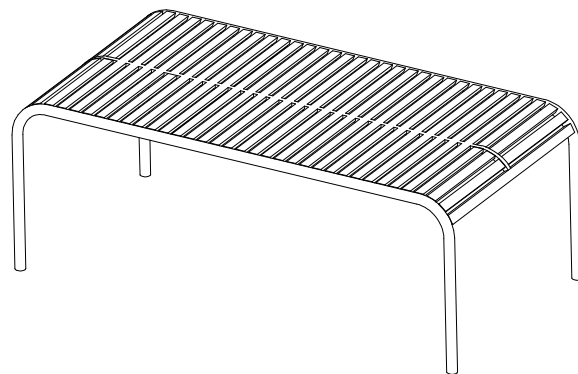

Assembly Instruction

Monteringsanvisning | Montageanleitungen

ProductNumber:6050-001

Description:Borneo Diningtable Aluminium - Black / Rectangular 100*200*

@venturehomese
@venture.design

**Do not tighten screws until all
screws have been assembled!**

Do not tighten screws until all screws have been assembled!

Venture home

No.		Qty
1		1
2		4

Artnr:	No.		Qty
1999-8961	E	 M8*20	8
1999-8961	F	 M8	8
1999-8961	G	 S5-M8	1
1999-8961	H	 M8	8

step1

step2

PLEASE KINDLY NOTE THAT AFTER ASSEMBLED, THEN TIGHTEN ALL THE SCREWS!
IF YOU FEEL IT'S HARD TO SCREW IN, PLEASE TAKE BACK A LITTLE , THEN TRY AGAIN!