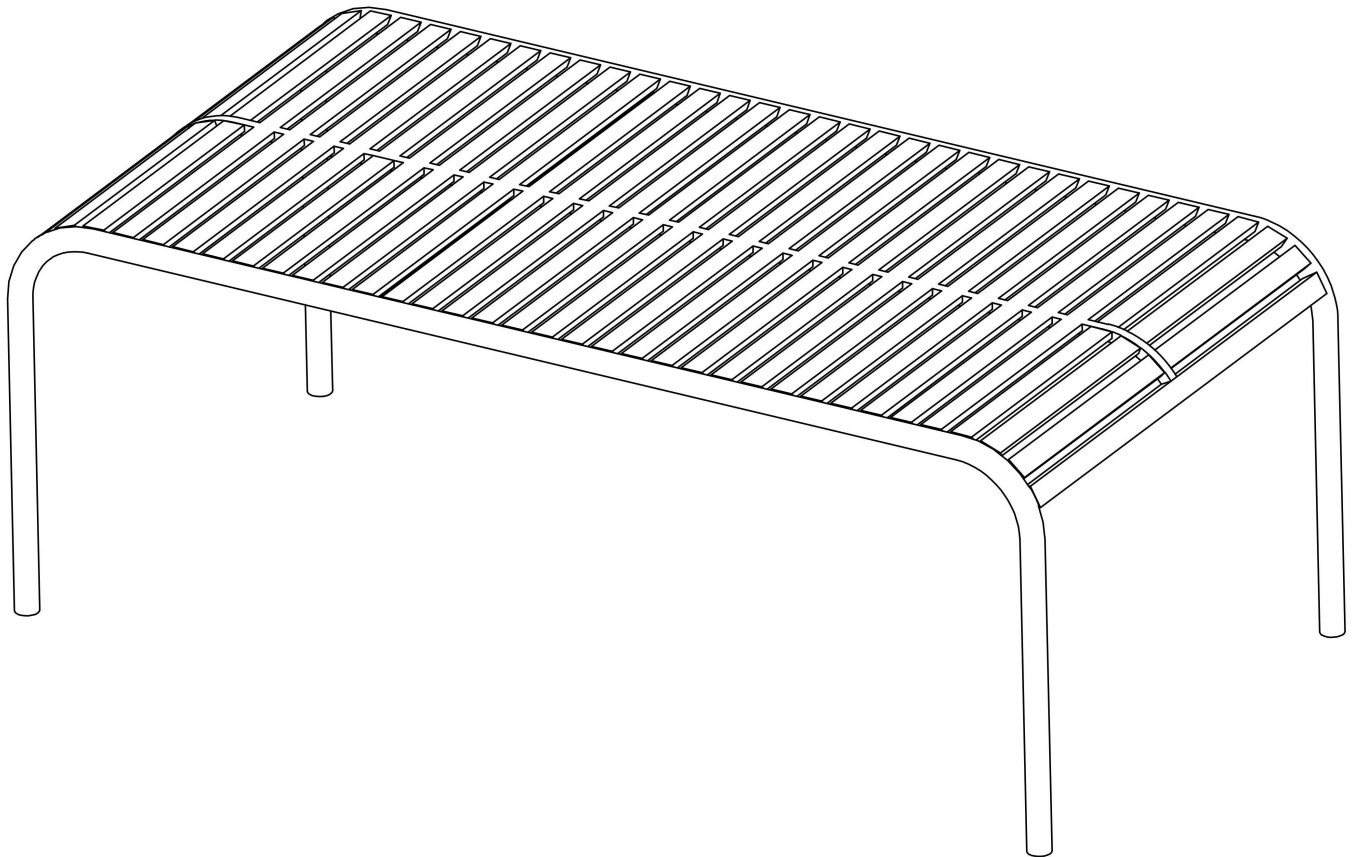

Assembly Instruction

Monteringsanvisning | Montageanleitungen

ProductNumber:6050-001

Description:Borneo Diningtable Aluminium - Black / Rectangular 100*200*

@venturehomese
@venture.design

**Do not tighten screws until all
screws have been assembled!**

**Venture
home**

Assembly Instruction

Monteringsanvisning | Montageanleitungen

Artnr:	No.		Qty	Artnr:	No.		Qty
1999-8961	E	 M8*20	8	1999-8961	F	 M6	8
1999-8961	G	 S5-M8	1	1999-8961	H	 M8	8

@venturehomese
@venture.design