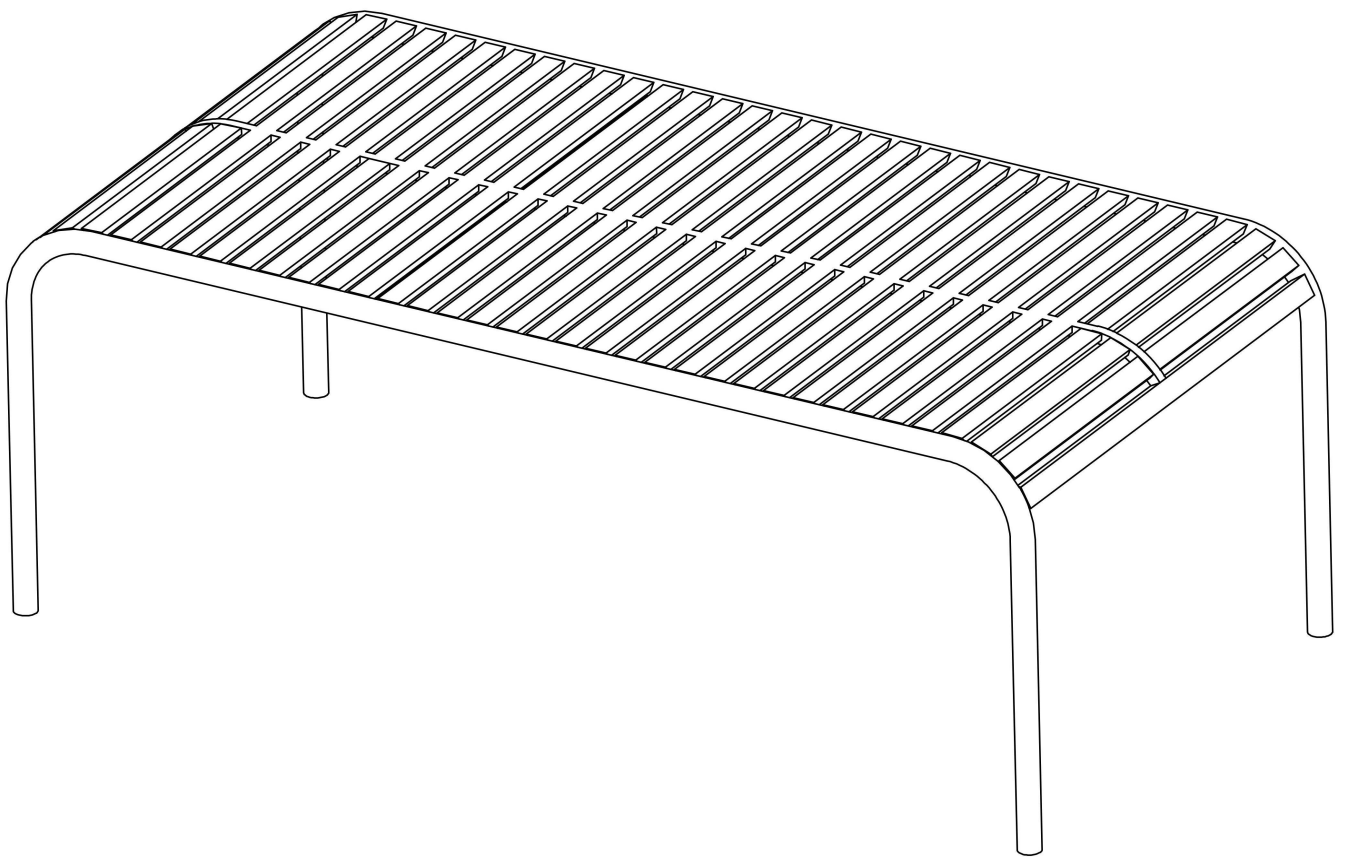

Assembly Instruction

Monteringsanvisning | Montageanleitungen

ProductNumber:6050-001

Description:Borneo Diningtable Aluminium - Black / Rectangular 100*200*

@venturehomese
@venture.design

**Do not tighten screws until all
screws have been assembled!**

**Venture
home**

Assembly Instruction

Monteringsanvisning | Montageanleitungen

Artnr:	No.		Qty	Artnr:	No.		Qty
1999-8961	E	 M8*20	8	1999-8961	F	 M6	8
1999-8961	G	 S5-M8	1	1999-8961	H	 M8	8

@venturehomese
@venture.design