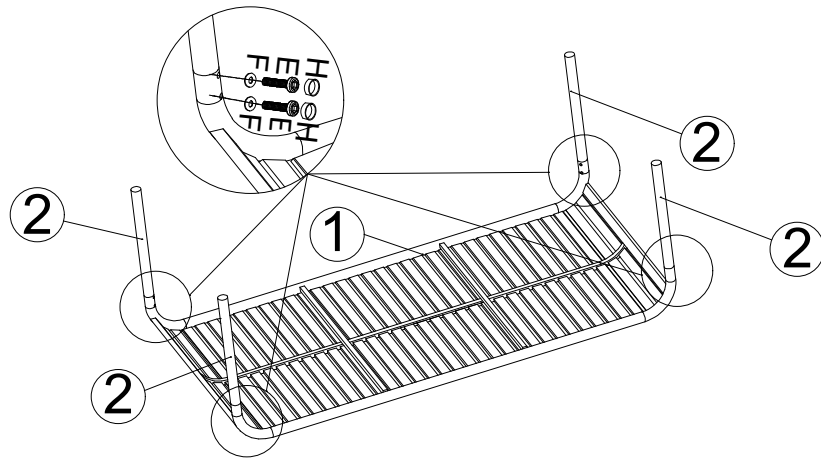

**Venture
home**

Assembly Instruction

Monteringsanvisning | Montageanleitungen

Artnr:	No.		Qty	Artnr:	No.		Qty
1999-8961	E	 M8*20	8	1999-8961	F	 M6	8
1999-8961	G	 S5-M8	1	1999-8961	H	 M8	8

@venturehomese
@venture.design

Do not tighten screws until all screws have been assembled!

Venture home

No.		Qty
1		1
2		4

Artnr:	No.		Qty
1999-8961	E	 M8*20	8
1999-8961	F	 M8	8
1999-8961	G	 S5-M8	1
1999-8961	H	 M8	8

step1

step2

PLEASE KINDLY NOTE THAT AFTER ASSEMBLED, THEN TIGHTEN ALL THE SCREWS!
IF YOU FEEL IT'S HARD TO SCREW IN, PLEASE TAKE BACK A LITTLE , THEN TRY AGAIN!