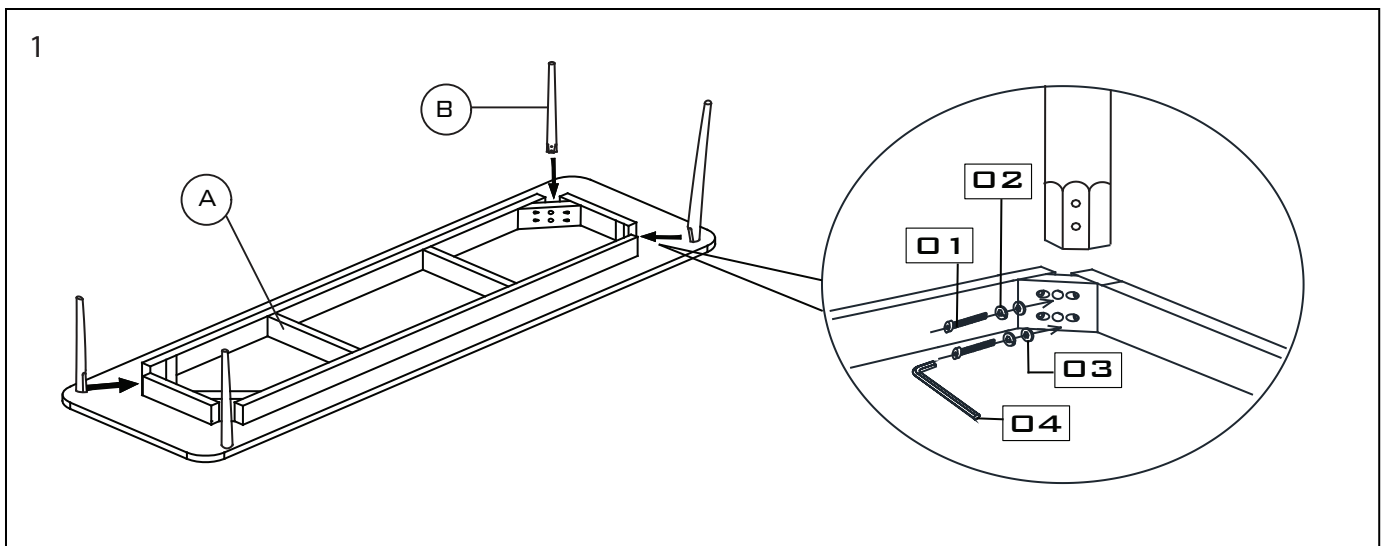

## ASSEMBLY INSTRUCTIONS

Please read the instructions carefully for correct and safe assembly.

Name product BENCH ELROY

Article number 1001491

1

- Ⓐ BENCH TOP x1
- Ⓑ LEG x4

2

- 01 JCBC SCREW (M8x70)  x8
- 02 SPRING WASHER  x8
- 03 FLAT WASHER  x8
- 04 ALLEN KEY  x1

## ASSEMBLY INSTRUCTIONS

Please read the instructions carefully for correct and safe assembly.

Name product BENCH ELROY  
Article number 1001491

**Thank you for  
purchasing this  
Dutchbone product.**