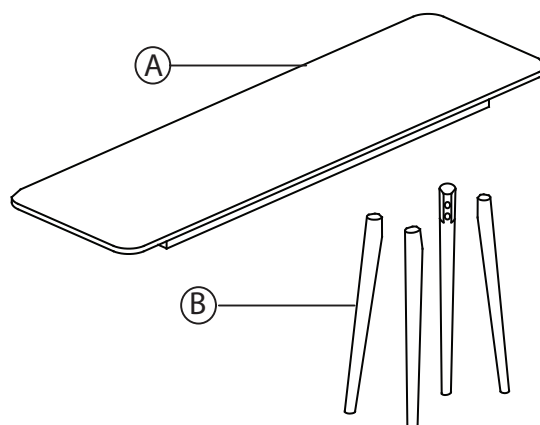

## ASSEMBLY INSTRUCTIONS

Please read the instructions carefully for correct and safe assembly.

Name product BENCH ELROY

Article number 1001491

1

- Ⓐ BENCH TOP x1
- Ⓑ LEG x4

2

- 01 JCBC SCREW (M8x70)  x8
- 02 SPRING WASHER  x8
- 03 FLAT WASHER  x8
- 04 ALLEN KEY  x1

## ASSEMBLY INSTRUCTIONS

Please read the instructions carefully for correct and safe assembly.

Name product BENCH ELROY  
Article number 1001491

**Thank you for  
purchasing this  
Dutchbone product.**