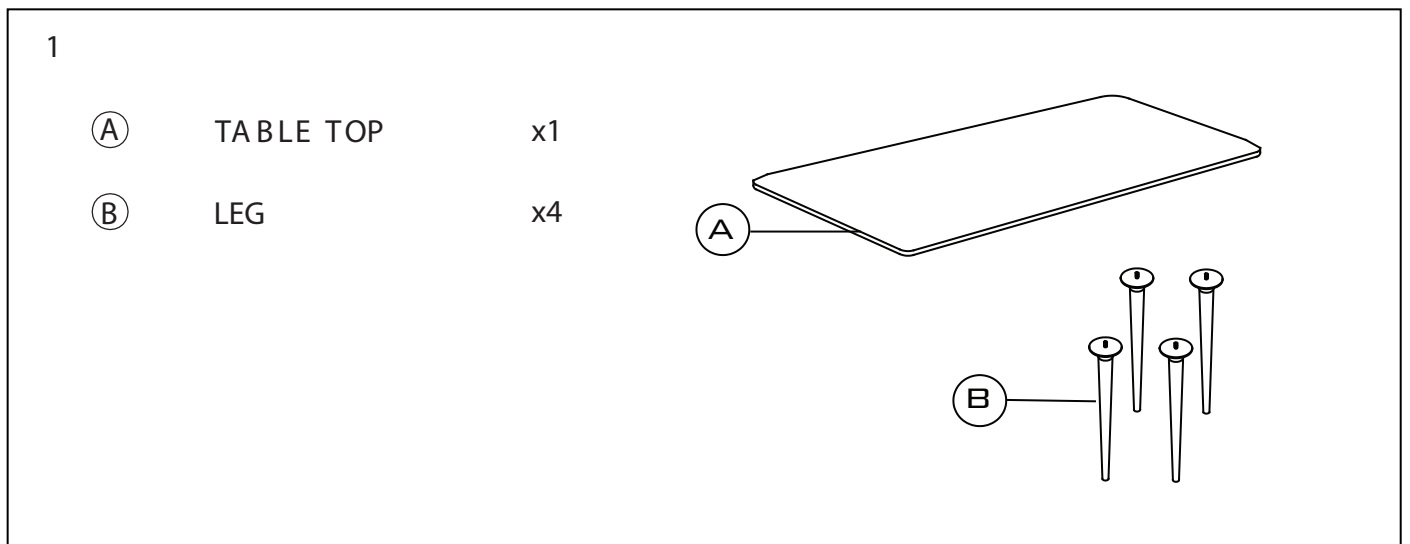

ASSEMBLY INSTRUCTIONS

Please read the instructions carefully for correct and safe assembly.

Name product COFFEE TABLE ELROY M & L
Article number 1001493, 1001492

**Thank you for
purchasing this
Dutchbone product.**