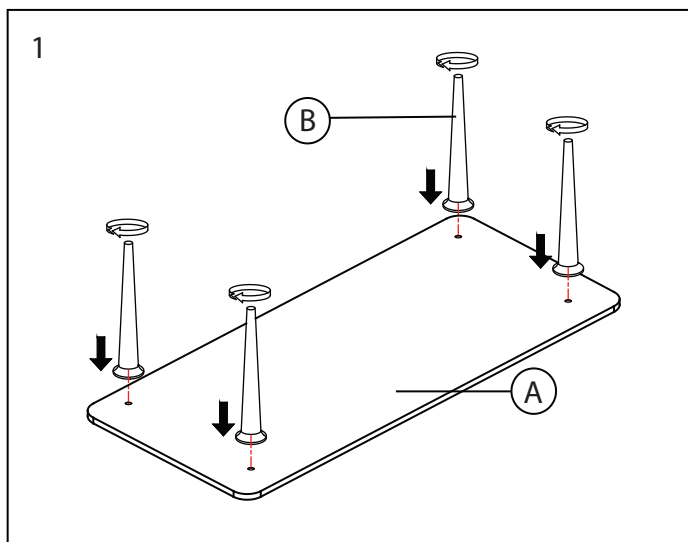

ASSEMBLY INSTRUCTIONS

Please read the instructions carefully for correct and safe assembly.

Name product COFFEE TABLE ELROY M & L
Article number 1001493, 1001492

**Thank you for
purchasing this
Dutchbone product.**