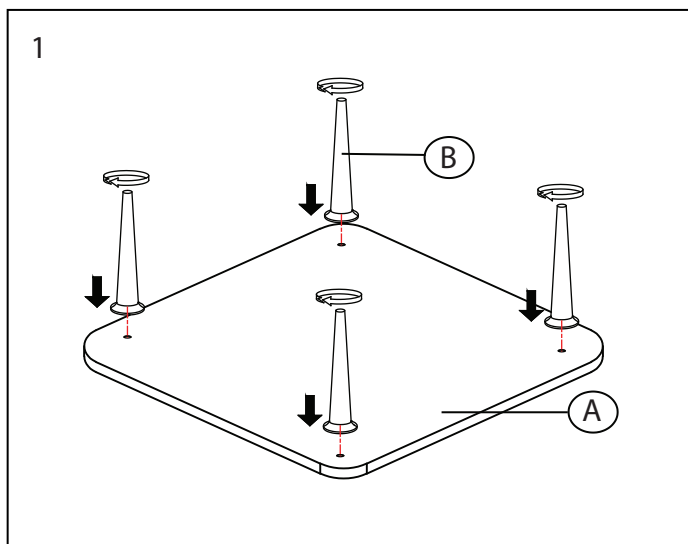

ASSEMBLY INSTRUCTIONS

Please read the instructions carefully for correct and safe assembly.

Name product COFFEE TABLE ELROY SQUARE
Article number 1001494

**Thank you for
purchasing this
Dutchbone product.**