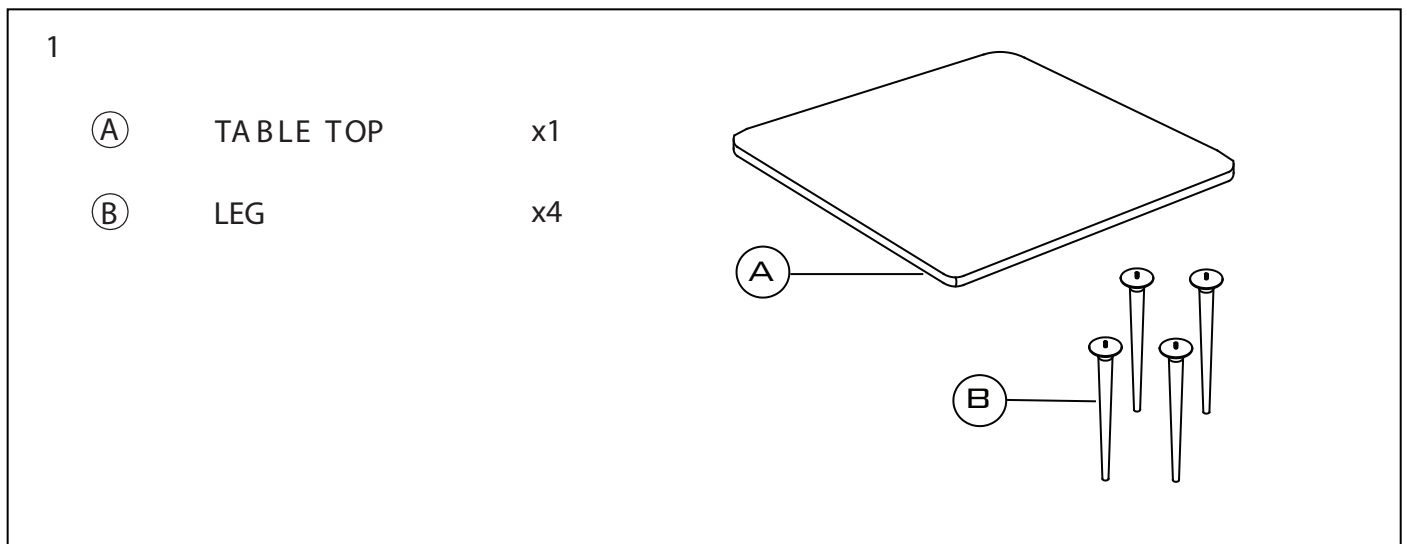

ASSEMBLY INSTRUCTIONS

Please read the instructions carefully for correct and safe assembly.

Name product COFFEE TABLE ELROY SQUARE
Article number 1001494

**Thank you for
purchasing this
Dutchbone product.**