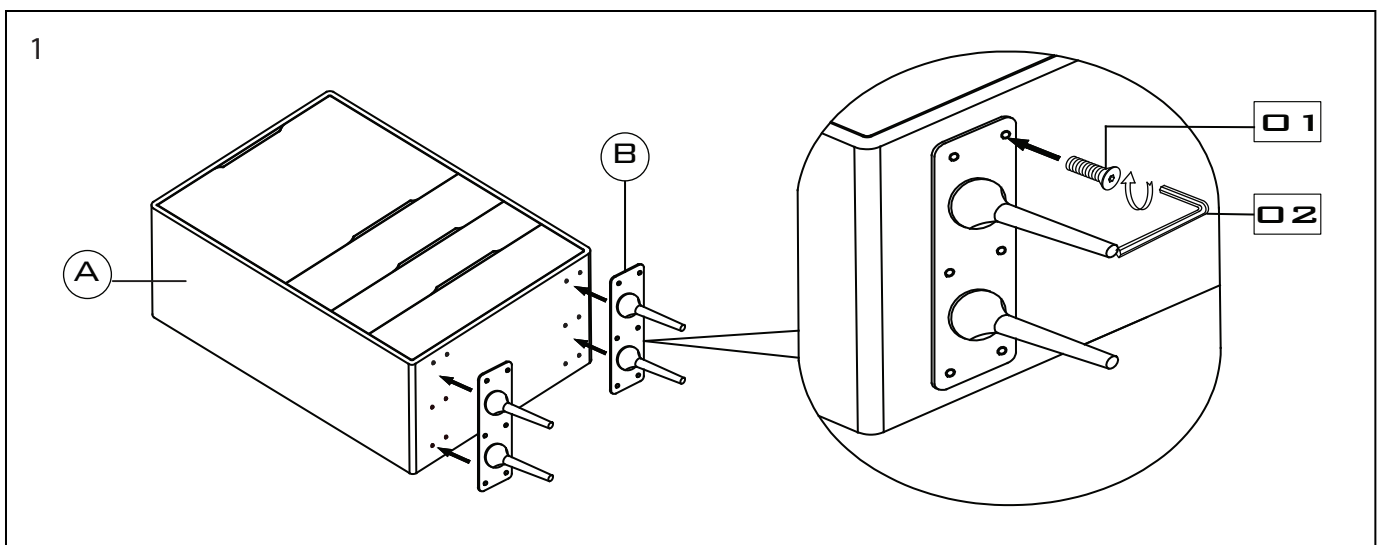

## ASSEMBLY INSTRUCTIONS

Please read the instructions carefully for correct and safe assembly.

Name product CABINET ELROY  
Article number 1001495

1

- (A) BODY CABINET x1
- (B) LEG x2

2

- 01 COUNTERSUNK SCREW (M6x12)  x12
- 02 ALLEN KEY  x1
- 03 METAL BRACKET  x2
- 04 SCREW Ø6x20  x2
- 05 WALL PLUG  x2
- 06 PLASTIC STRAP  x2

Phillips head screwdriver  
tool needed (not include)

**Thank you for  
purchasing this  
Dutchbone product.**

## ASSEMBLY INSTRUCTIONS

Please read the instructions carefully for correct and safe assembly.

Name product CABINET ELROY  
Article number 1001495

**Thank you for  
purchasing this  
Dutchbone product.**