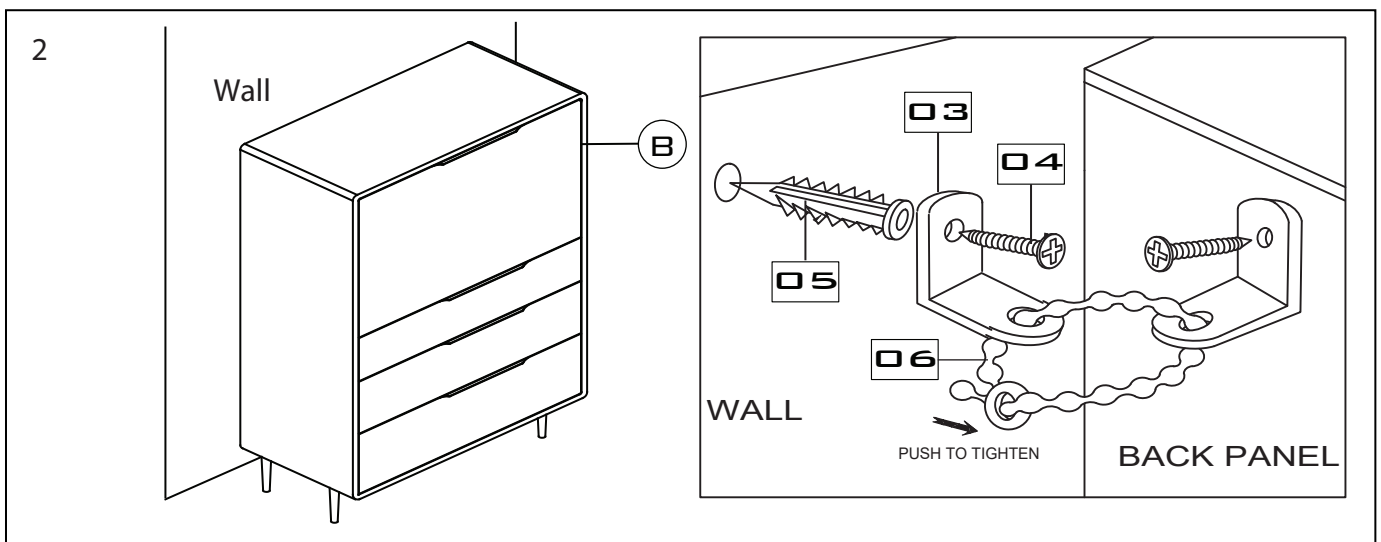

## ASSEMBLY INSTRUCTIONS

Please read the instructions carefully for correct and safe assembly.

Name product CABINET ELROY  
Article number 1001495

1

- (A) BODY CABINET x1
- (B) LEG x2

2

- 01 COUNTERSUNK SCREW (M6x12)  x12
- 02 ALLEN KEY  x1
- 03 METAL BRACKET  x2
- 04 SCREW Ø6x20  x2
- 05 WALL PLUG  x2
- 06 PLASTIC STRAP  x2

## ASSEMBLY INSTRUCTIONS

Please read the instructions carefully for correct and safe assembly.

Name product CABINET ELROY  
Article number 1001495

**Thank you for  
purchasing this  
Dutchbone product.**