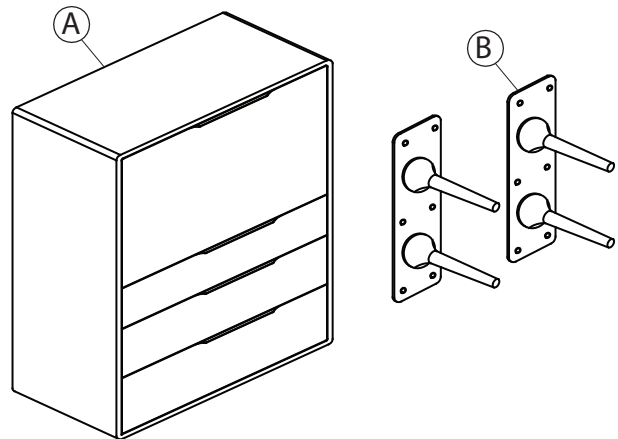

## ASSEMBLY INSTRUCTIONS

Please read the instructions carefully for correct and safe assembly.

Name product CABINET ELROY  
Article number 1001495

1

- (A) BODY CABINET x1
- (B) LEG x2

2

- 01 COUNTERSUNK SCREW (M6x12)  x12
- 02 ALLEN KEY  x1
- 03 METAL BRACKET  x2
- 04 SCREW Ø6x20  x2
- 05 WALL PLUG  x2
- 06 PLASTIC STRAP  x2

## ASSEMBLY INSTRUCTIONS

Please read the instructions carefully for correct and safe assembly.

Name product CABINET ELROY  
Article number 1001495

**Thank you for  
purchasing this  
Dutchbone product.**