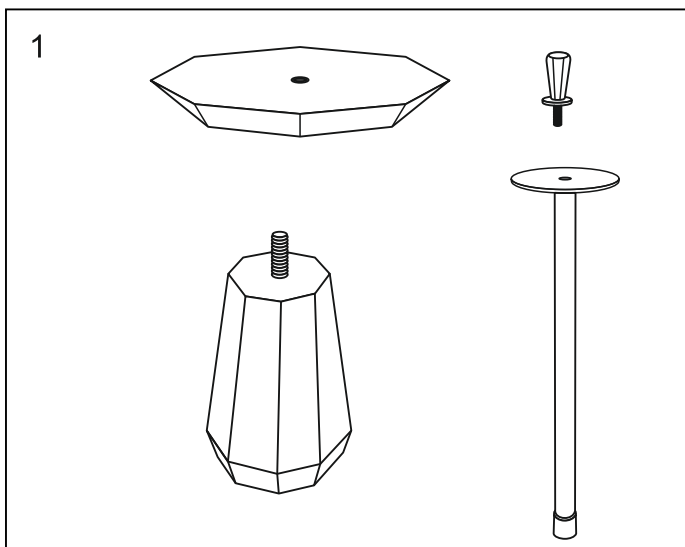

## ASSEMBLY INSTRUCTIONS

Please read the instructions carefully for correct and safe assembly.

Name product Side Table onno  
Article number 1001638

**Thank you for  
purchasing this  
Dutchbone product.**