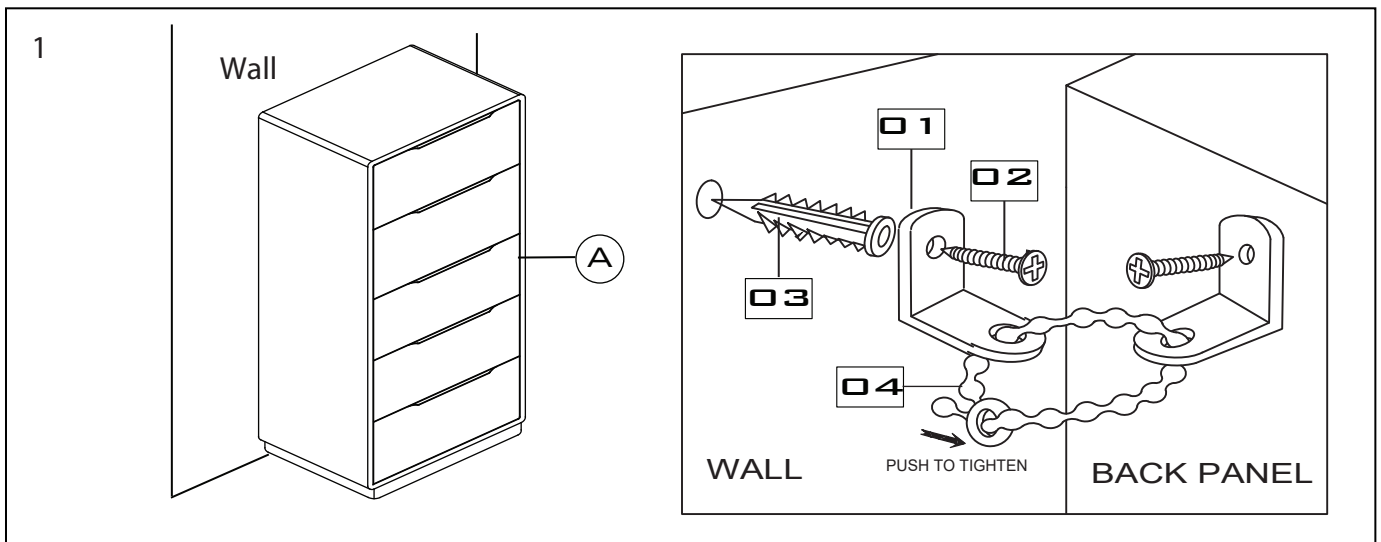

ASSEMBLY INSTRUCTIONS

Please read the instructions carefully for correct and safe assembly.

Name product DRAWER ELROY
Article number 1001654

**Thank you for
purchasing this
Dutchbone product.**