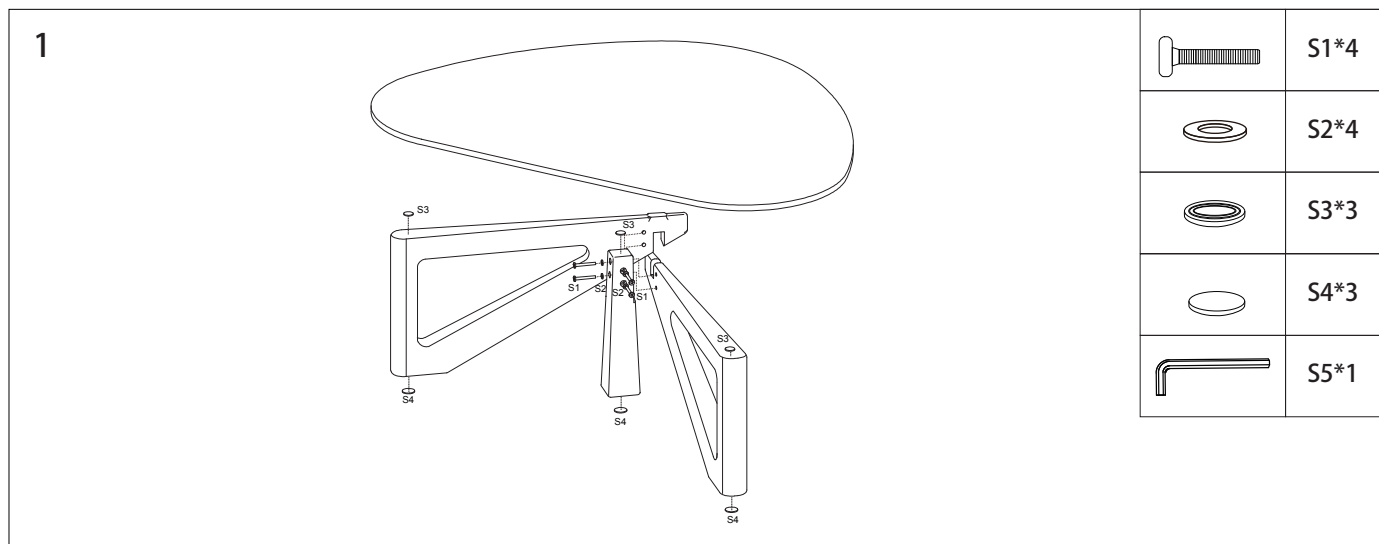

ASSEMBLY INSTRUCTIONS

Please read the instructions carefully for correct and safe assembly.

Name product Coffee Table Norwin
Article number 1001692/1001693

Thank you for
purchasing this
Dutchbone product.