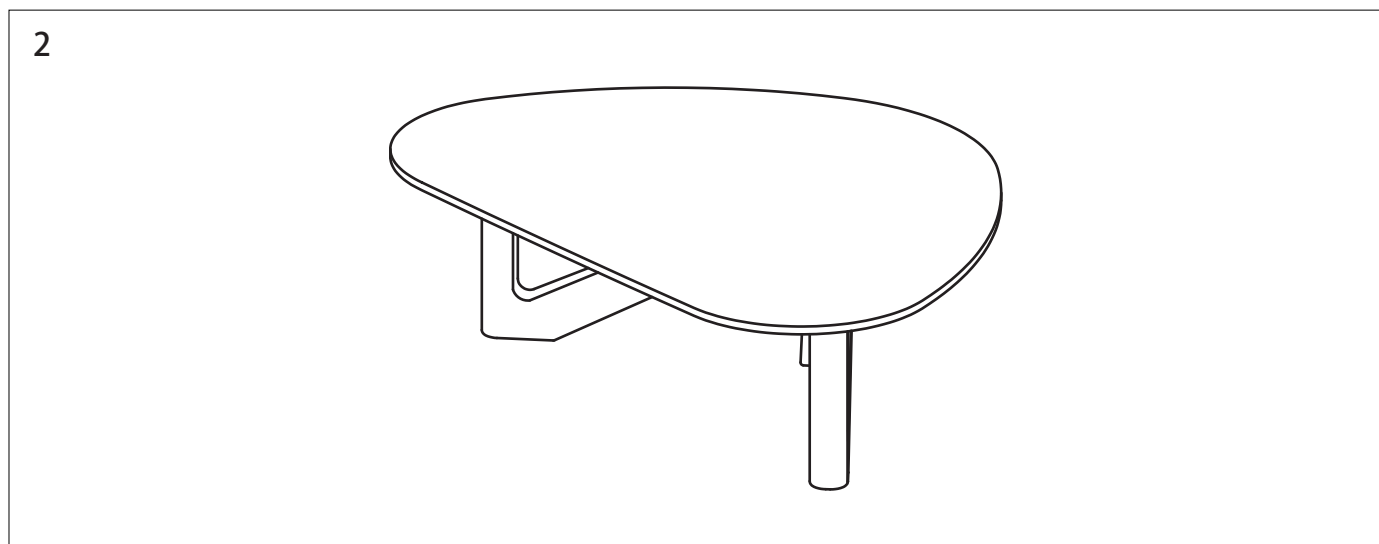

ASSEMBLY INSTRUCTIONS

Please read the instructions carefully for correct and safe assembly.

Name product Coffee Table Norwin
Article number 1001692/1001693

Thank you for
purchasing this
Dutchbone product.