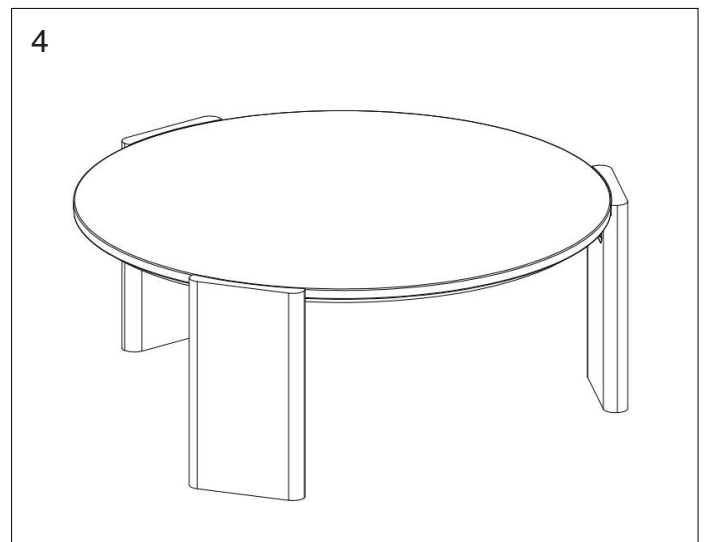

ASSEMBLY INSTRUCTIONS

Please read the instructions carefully for correct and safe assembly.

Name product
Article number

Coffee Table Valcour
1001734

1

Ref	Description	Visual	Qty
1	Table Top		1
2	Leg		3

2

Ref	Description	Dimensions	Visual	Qty
A	Angle iron	120×50×50mm		3
B	Bolt	M6×15mm		18
C	Furniture pads			3
D	Allen Key	Ø4		1

**Thank you for
purchasing this
Dutchbone product.**

ASSEMBLY INSTRUCTIONS

Please read the instructions carefully for correct and safe assembly.

Name product
Article number

Coffee Table Valcour
1001734

**Thank you for
purchasing this
Dutchbone product.**