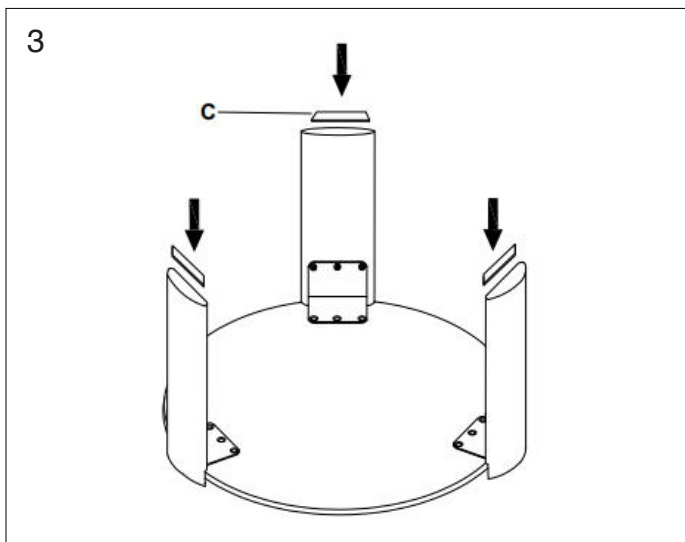

ASSEMBLY INSTRUCTIONS

Please read the instructions carefully for correct and safe assembly.

Name product
Article number

Coffee Table Valcour
1001734

1

Ref	Description	Visual	Qty
1	Table Top		1
2	Leg		3

2

Ref	Description	Dimensions	Visual	Qty
A	Angle iron	120×50×50mm		3
B	Bolt	M6×15mm		18
C	Furniture pads			3
D	Allen Key	Ø4		1

**Thank you for
purchasing this
Dutchbone product.**

ASSEMBLY INSTRUCTIONS

Please read the instructions carefully for correct and safe assembly.

Name product
Article number

Coffee Table Valcour
1001734

**Thank you for
purchasing this
Dutchbone product.**