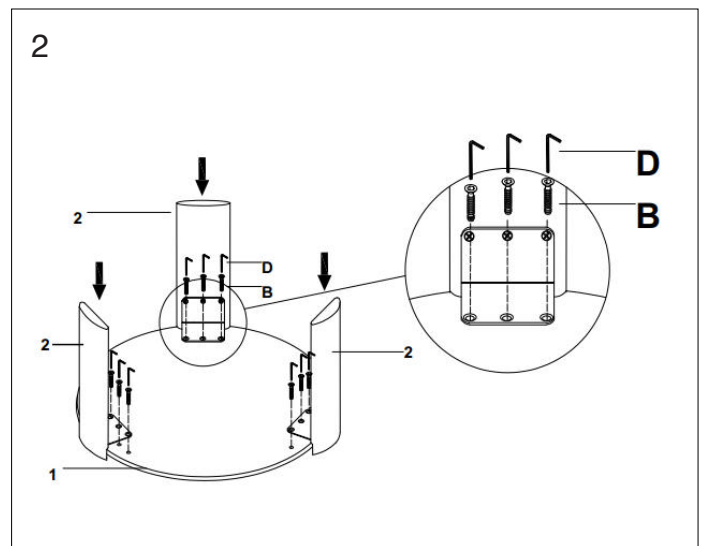

ASSEMBLY INSTRUCTIONS

Please read the instructions carefully for correct and safe assembly.

Name product
Article number

Coffee Table Valcour
1001734

1

Ref	Description	Visual	Qty
1	Table Top		1
2	Leg		3

2

Ref	Description	Dimensions	Visual	Qty
A	Angle iron	120×50×50mm		3
B	Bolt	M6×15mm		18
C	Furniture pads			3
D	Allen Key	Ø4		1

**Thank you for
purchasing this
Dutchbone product.**

ASSEMBLY INSTRUCTIONS

Please read the instructions carefully for correct and safe assembly.

Name product
Article number

Coffee Table Valcour
1001734

**Thank you for
purchasing this
Dutchbone product.**