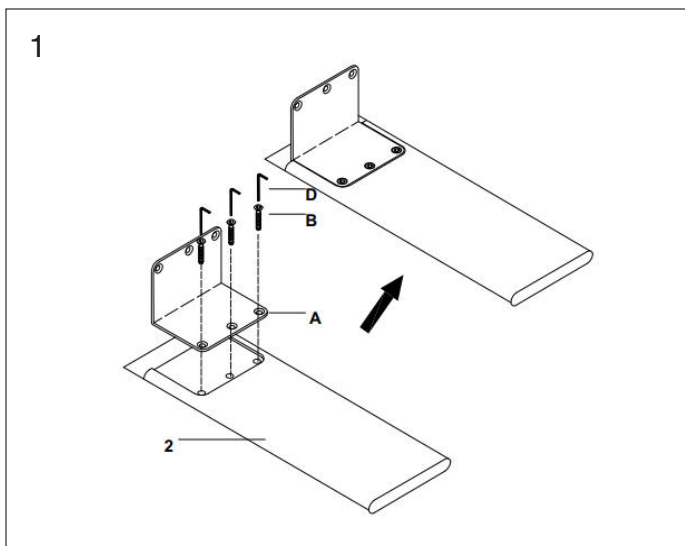

ASSEMBLY INSTRUCTIONS

Please read the instructions carefully for correct and safe assembly.

Name product
Article number

Coffee Table Valcour
1001734

1

Ref	Description	Visual	Qty
1	Table Top		1
2	Leg		3

2

Ref	Description	Dimensions	Visual	Qty
A	Angle iron	120×50×50mm		3
B	Bolt	M6×15mm		18
C	Furniture pads			3
D	Allen Key	Ø4		1

**Thank you for
purchasing this
Dutchbone product.**

ASSEMBLY INSTRUCTIONS

Please read the instructions carefully for correct and safe assembly.

Name product
Article number

Coffee Table Valcour
1001734

**Thank you for
purchasing this
Dutchbone product.**