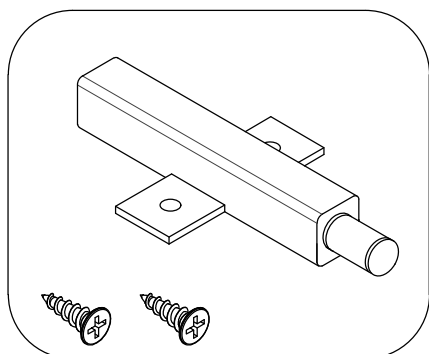

Panel No	Panel Sizes	Quantity
7	475*242*16	1
8	475*242*16	1
9	426.5*200*12	2
10	400*200*12	2
11	400*200*12	2
12	436.5*398*5	2
13	960*500*95	1

ASSEMBLY INSTRUCTIONS

Please read the instructions carefully for correct and safe assembly.

Fittings

M6*40mm

A=21

Φ8*30mm

B=32

Φ15*12mm

C=21

Φ21mm

D=37

K=2

N=2

M 4mm

H = 1

M6*34mm

O=16

Φ12*10mm