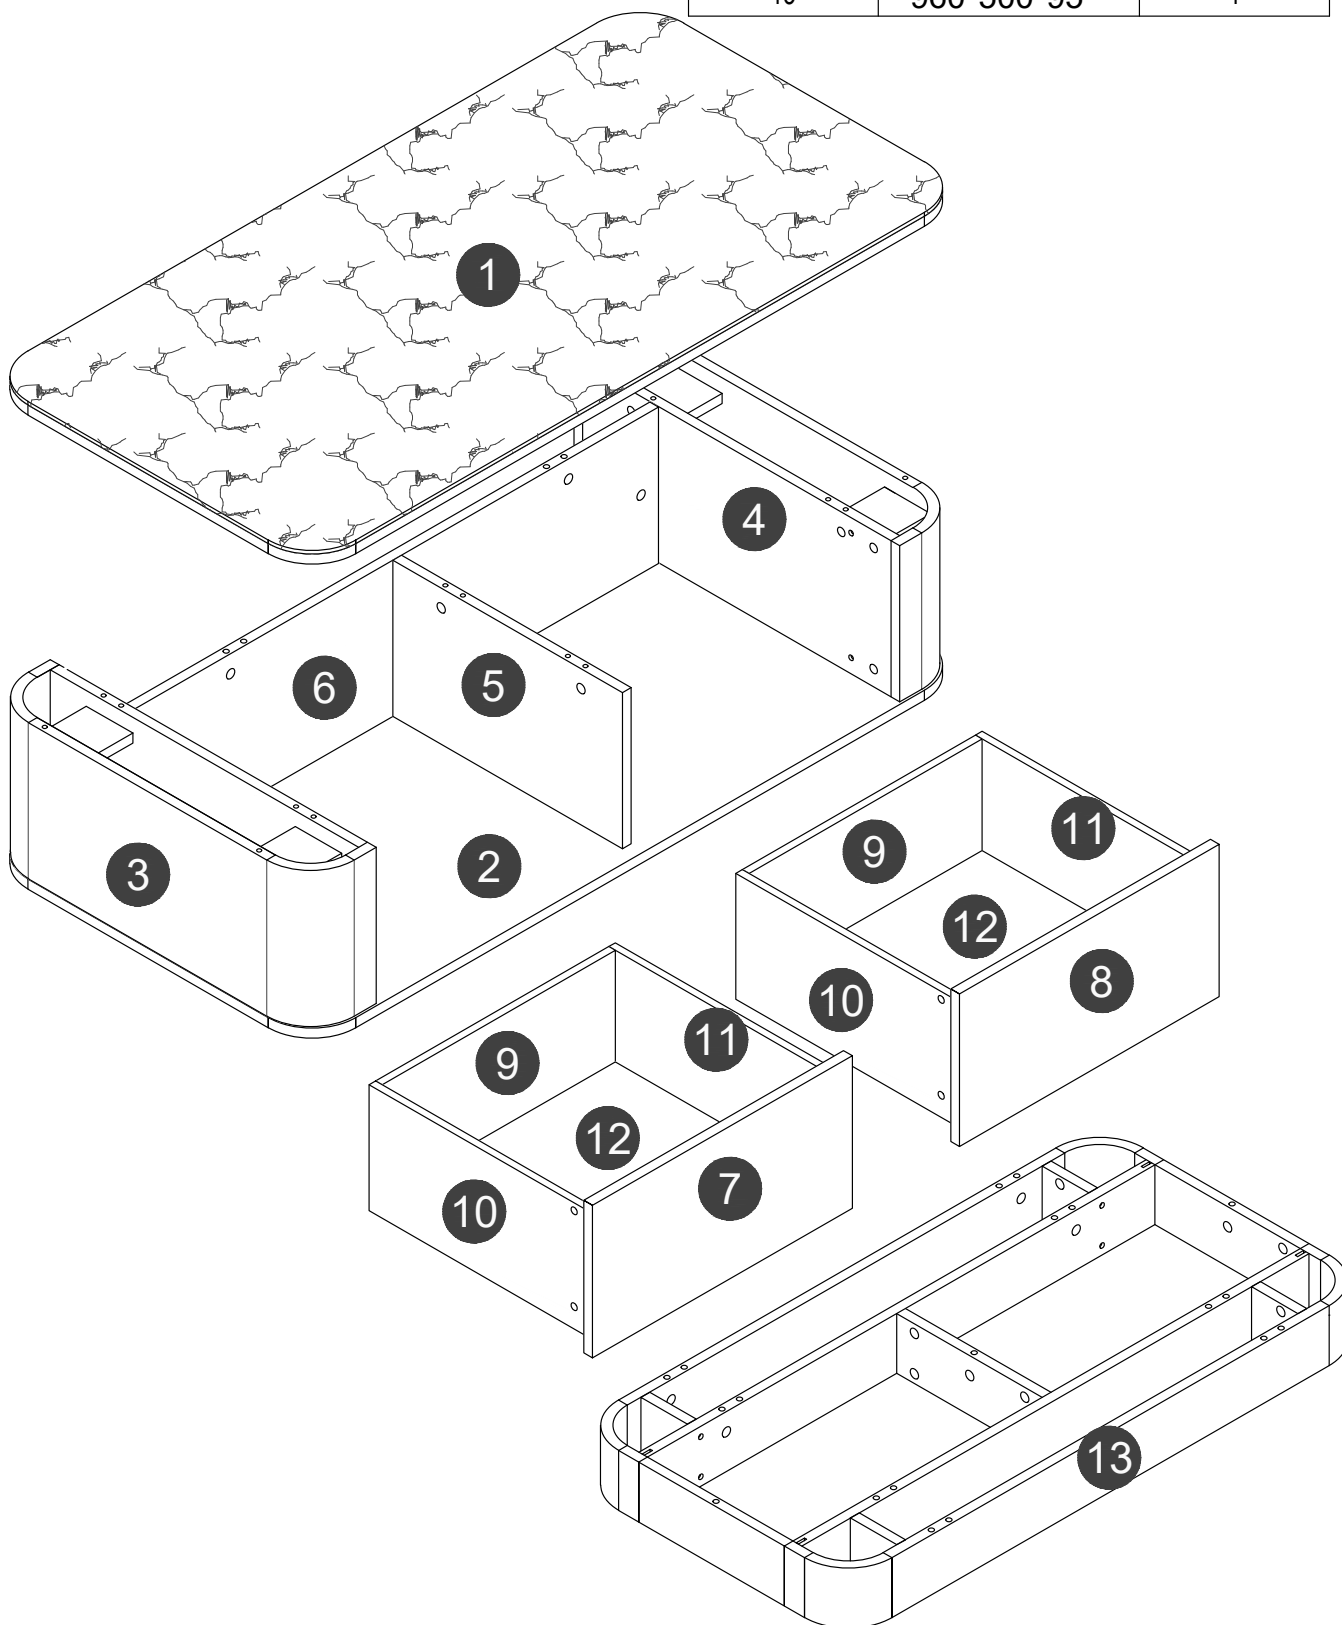

ASSEMBLY INSTRUCTIONS

Please read the instructions carefully for correct and safe assembly.

ASSEMBLY INSTRUCTIONS

Please read the instructions carefully for correct and safe assembly.

Panel No	Panel Sizes	Quantity
1	1200*600*22	1
2	1200*600*16	1
3	596*120*248	1
4	596*120*248	1
5	248*420*16	1
6	958*248*16	1

Panel No	Panel Sizes	Quantity
7	475*242*16	1
8	475*242*16	1
9	426.5*200*12	2
10	400*200*12	2
11	400*200*12	2
12	436.5*398*5	2
13	960*500*95	1

ASSEMBLY INSTRUCTIONS

Please read the instructions carefully for correct and safe assembly.

D=37

K=2

N=2

M 4mm

H = 1

M6*34mm

O=16

Φ12*10mm