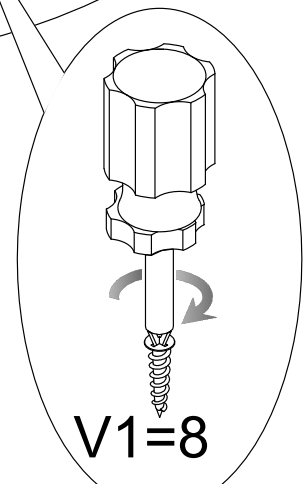

ASSEMBLY INSTRUCTIONS

Please read the instructions carefully for correct and safe assembly.

2